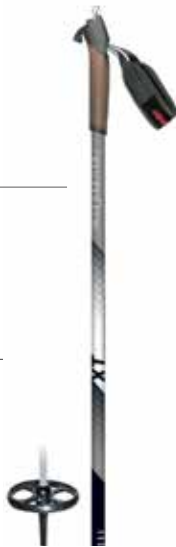

sidecut 68-60-65
lengths (cm) 160, 170, 180, 190
construction CAP
core ULTRA LITE WOOD CORE
base SOLLTE BASE
SS810 GRIP BASE
steel edge YES
binding NNN BC AUTO

PA 3061 XT

Length 120-160 CM
Tube AL 7075
Ø 16 MM
Basket BACKCOUNTRY
Tip STEEL
Grip CORK
Glove XC COMFORT AL