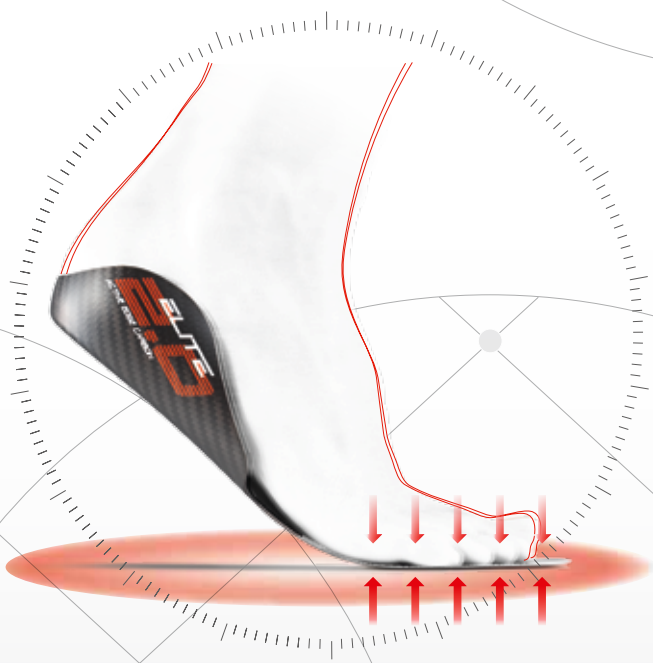

ECL 2.0

An extremely light anatomic, single-piece carbon chassis with pliable sole flex and adaptable heel pocket delivers maximum longitudinal stability and superior responsiveness and power transmission. As a result the skier maintains correct body posture and effective equilibrium body position while running.